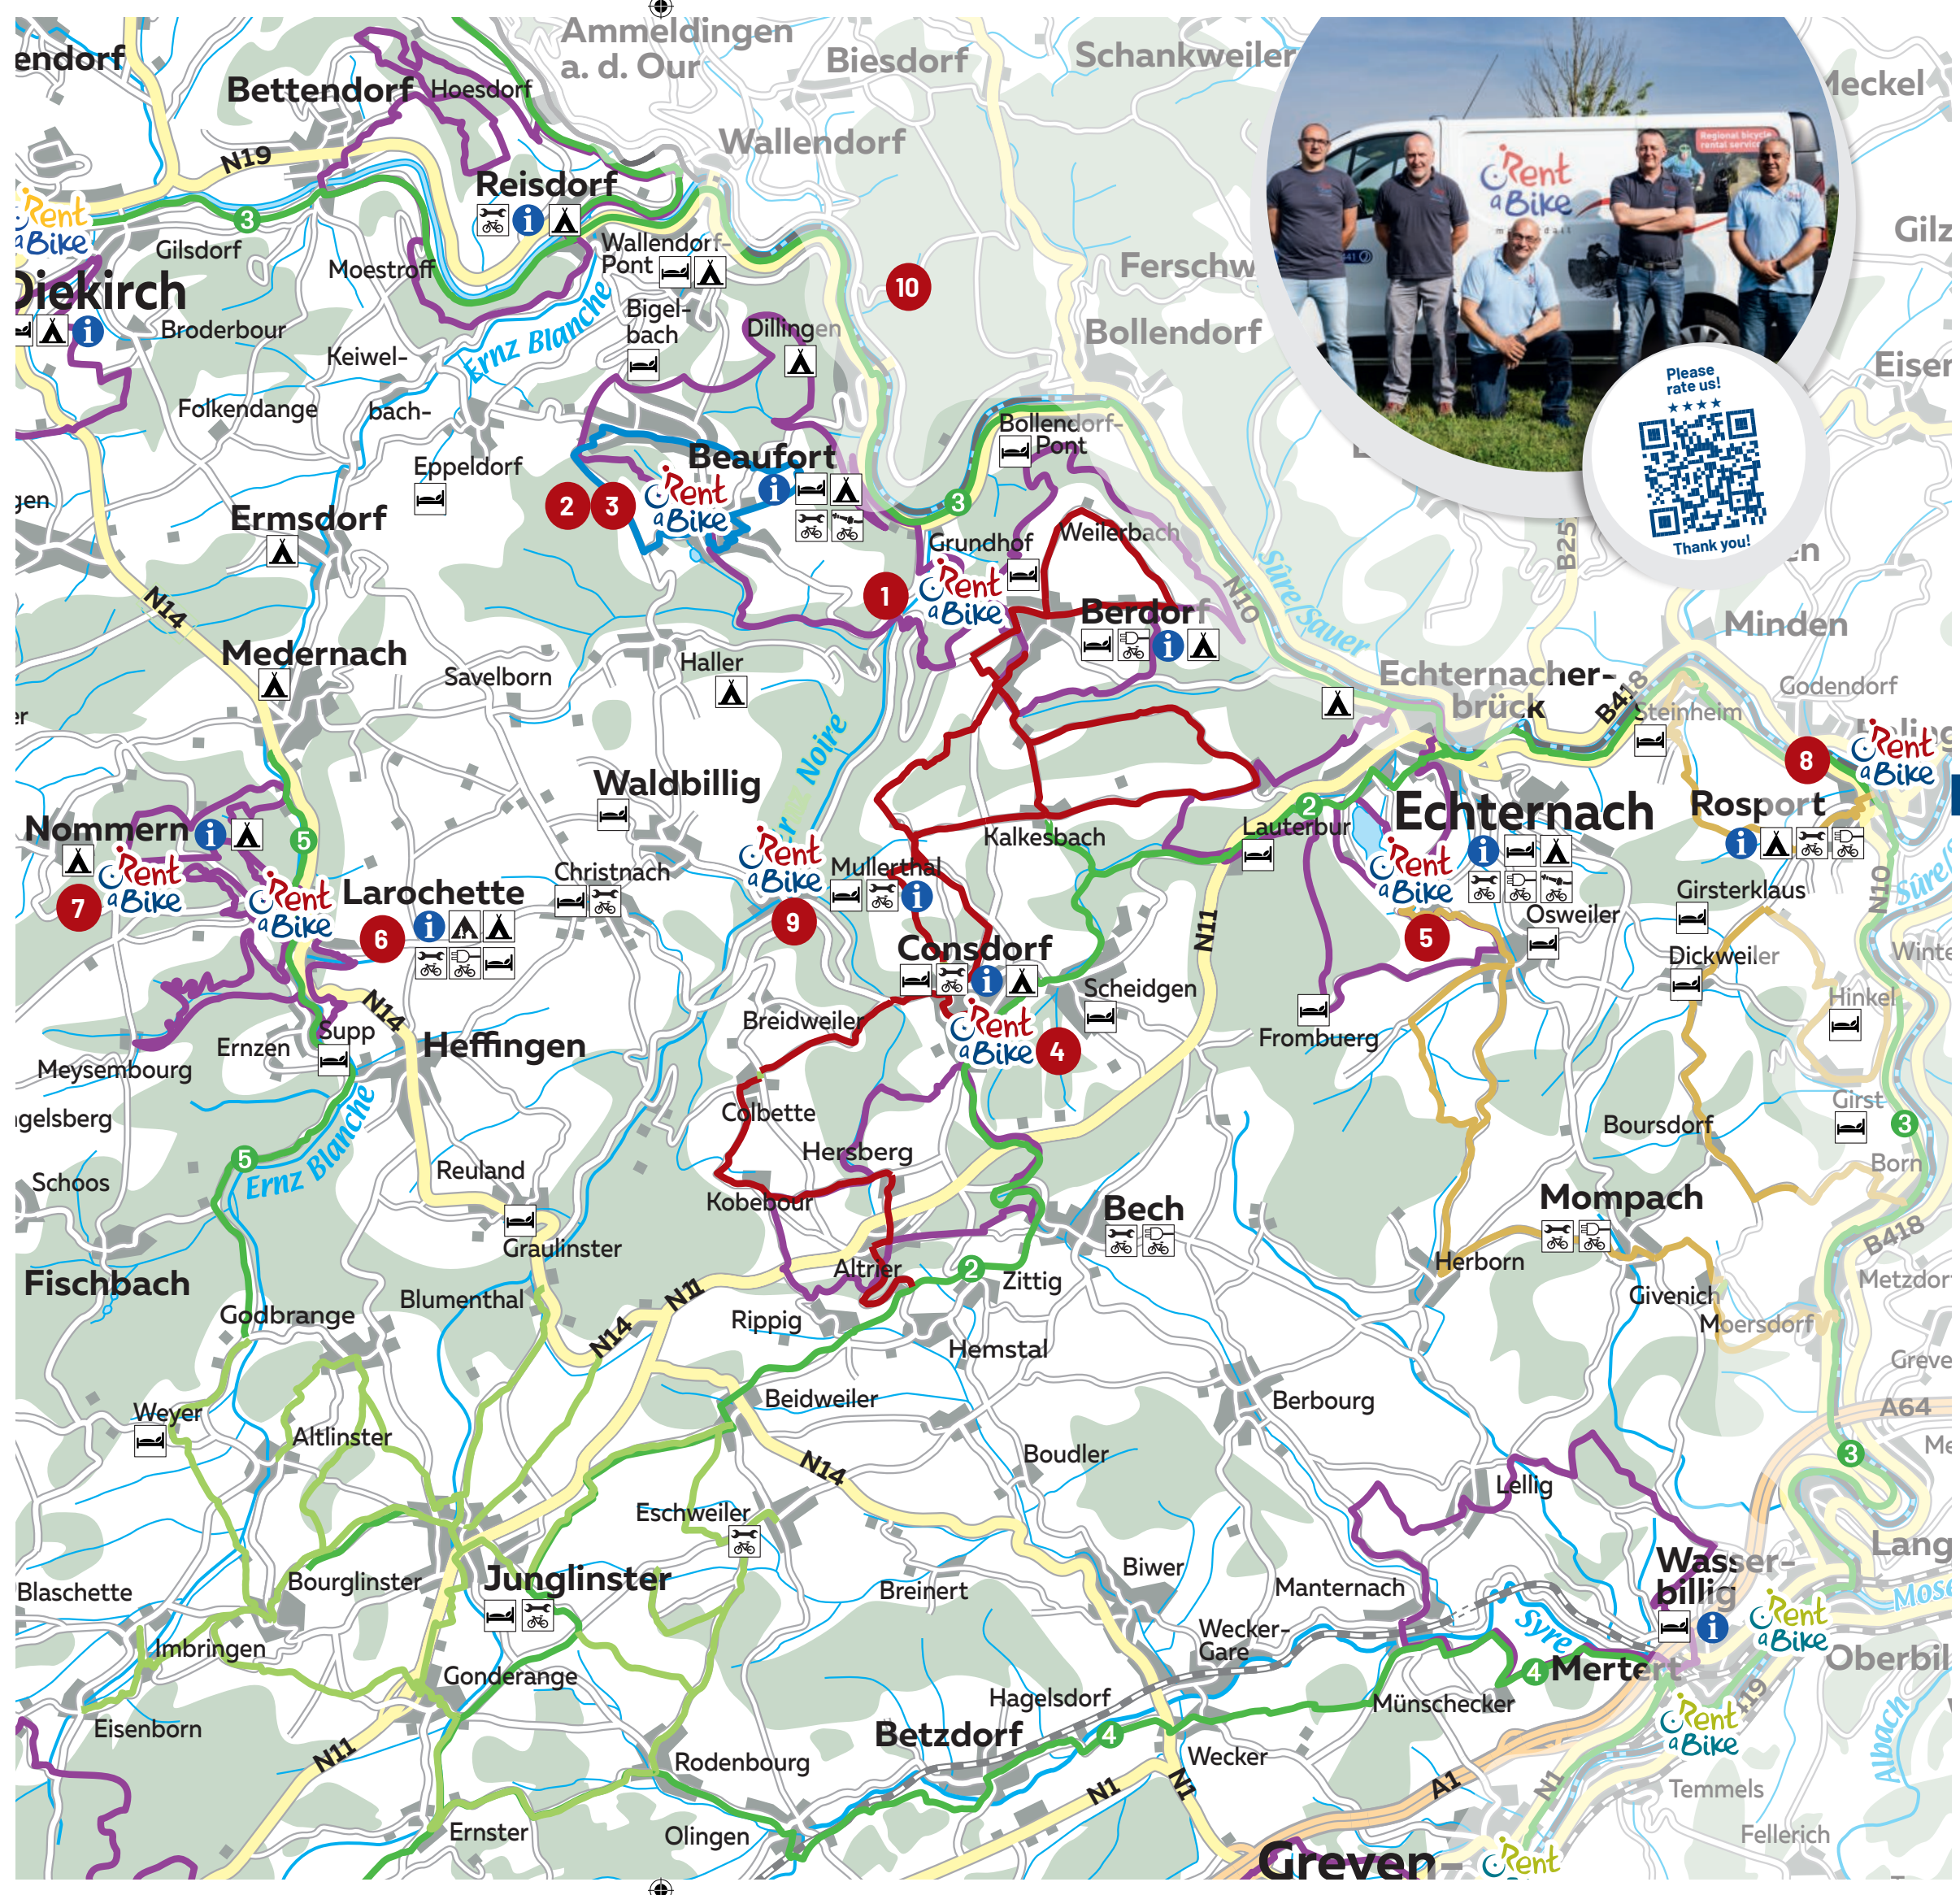

www.mullerthal-millen.lu

- Accommodation
- Tourist Information
- RentaBike Mëllerdall
- E-Bike charging station
- Bike repair station
- Bike wash station

- National cycle routes**
- PC 2: Echternach Cycle Route: 44 km (e.g.: Echternach > Bech = 13 km)
 - PC 3: The three rivers Cycle Route: 89 km (e.g.: Echternach > Reisdorf = 19 km)
 - PC 4: Cycle Route de la Syre
 - PC 5: White Ernz Cycle route
 - PC 15: Alzette Valley Cycle Route
 - PC 16: Mid-Sauer Valley Cycle Route

Online-Reservation

BREAKDOWN SERVICE

Our repair service will get to you in case of a breakdown within the Mullerthal Region.

Opening times :

April to october:

open 7 days a week, 09:00 - 17:30

November-March

from Monday to Friday, 09:00 - 16:00

Attention: the breakdown service only applies within the Mullerthal Region! In case of a breakdown outside the Mullerthal Region, you have to come back to the region by your own means.

RETURN YOUR BIKES IN THE NEIGHBORING REGIONS

Return your bikes in the neighboring regions, by appointment only, thank you to contact beforehand:

Rentabike Diekirch :
Tel.:(+352) 26 80 33 76
Infos : www.rentabike.lu